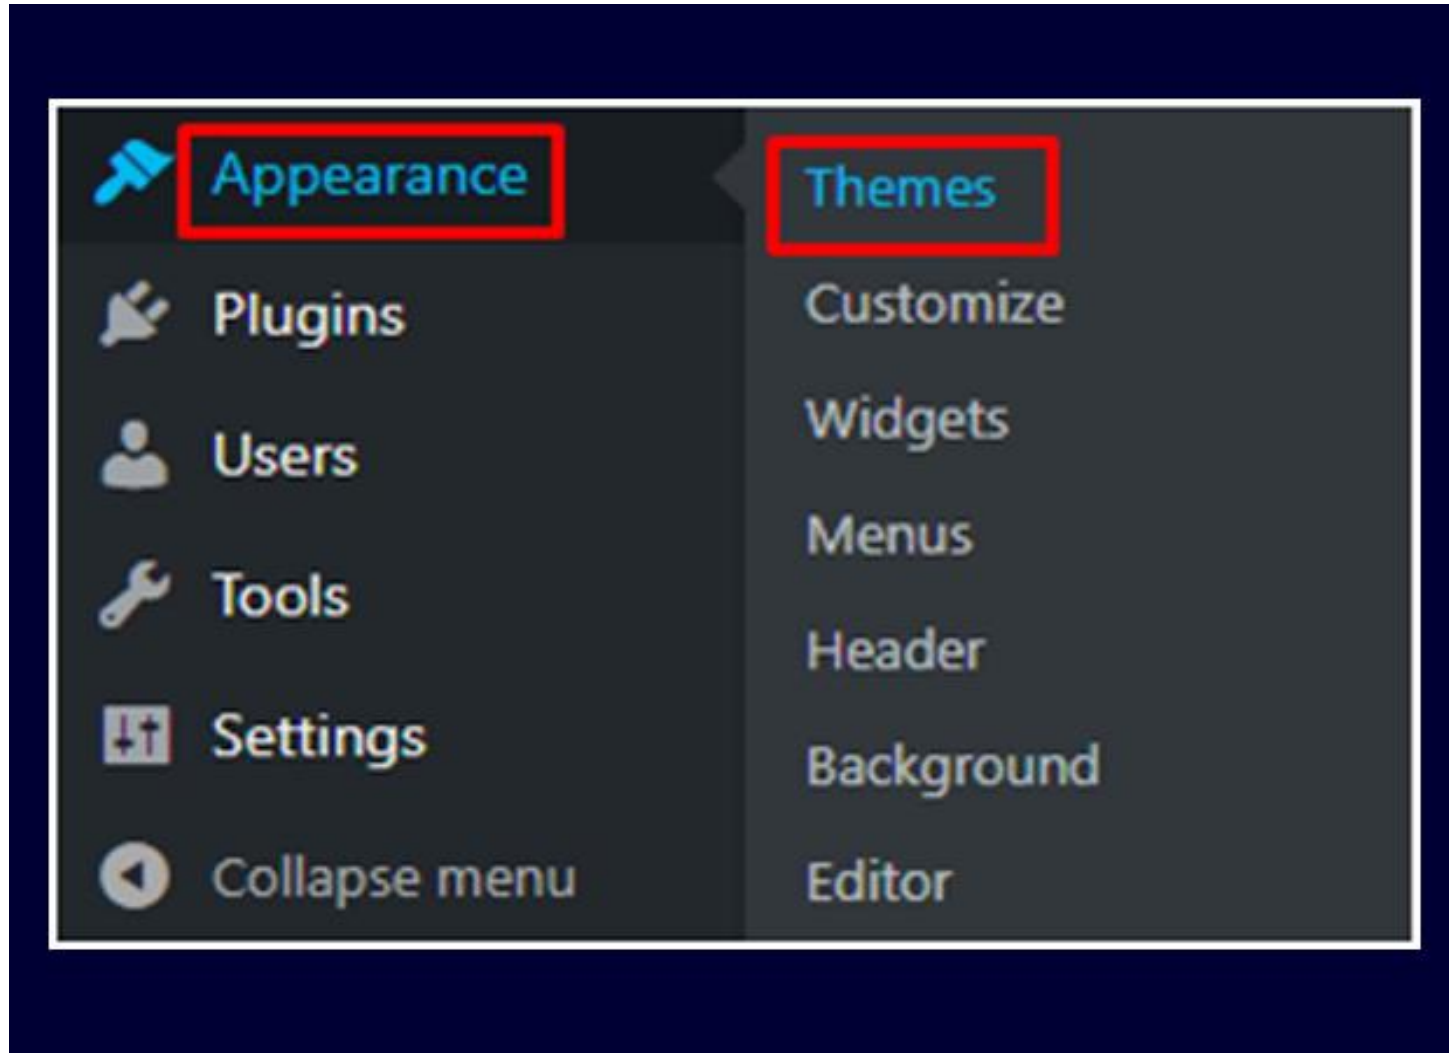

2. Tampilan